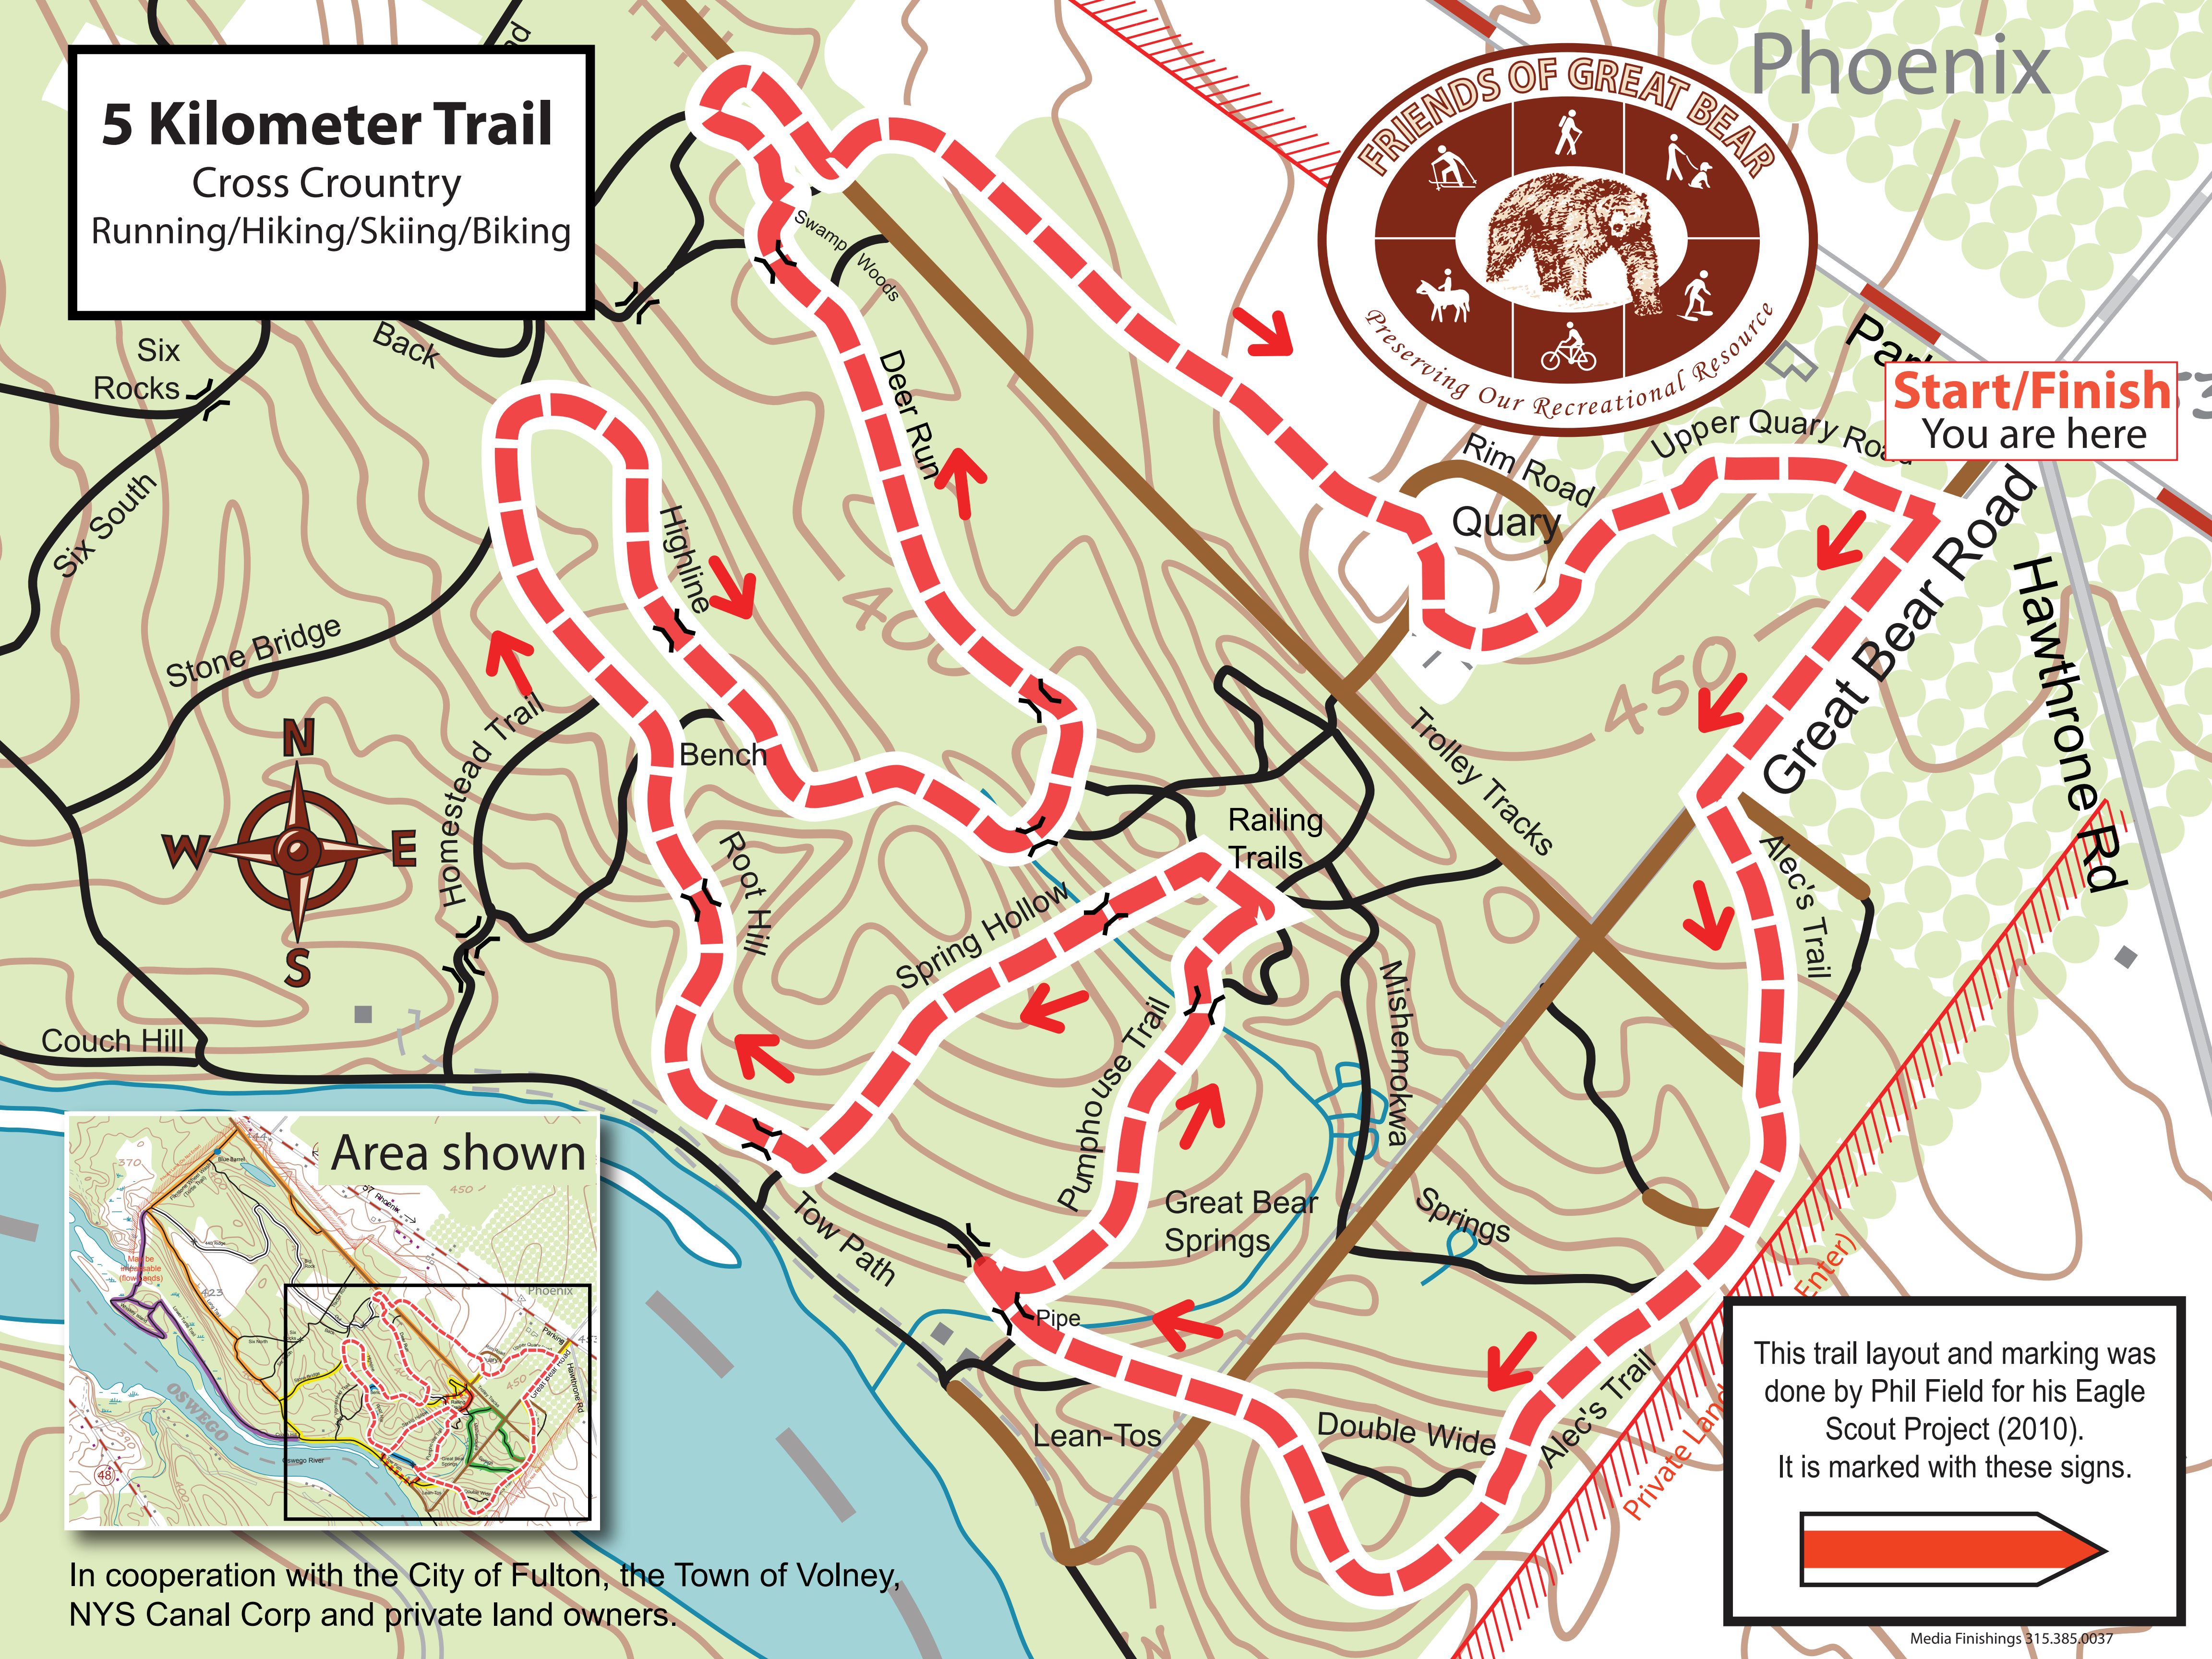

5 Kilometer Trail
 Cross Country
 Running/Hiking/Skiing/Biking

Start/Finish
 You are here

This trail layout and marking was done by Phil Field for his Eagle Scout Project (2010). It is marked with these signs.

In cooperation with the City of Fulton, the Town of Volney, NYS Canal Corp and private land owners.