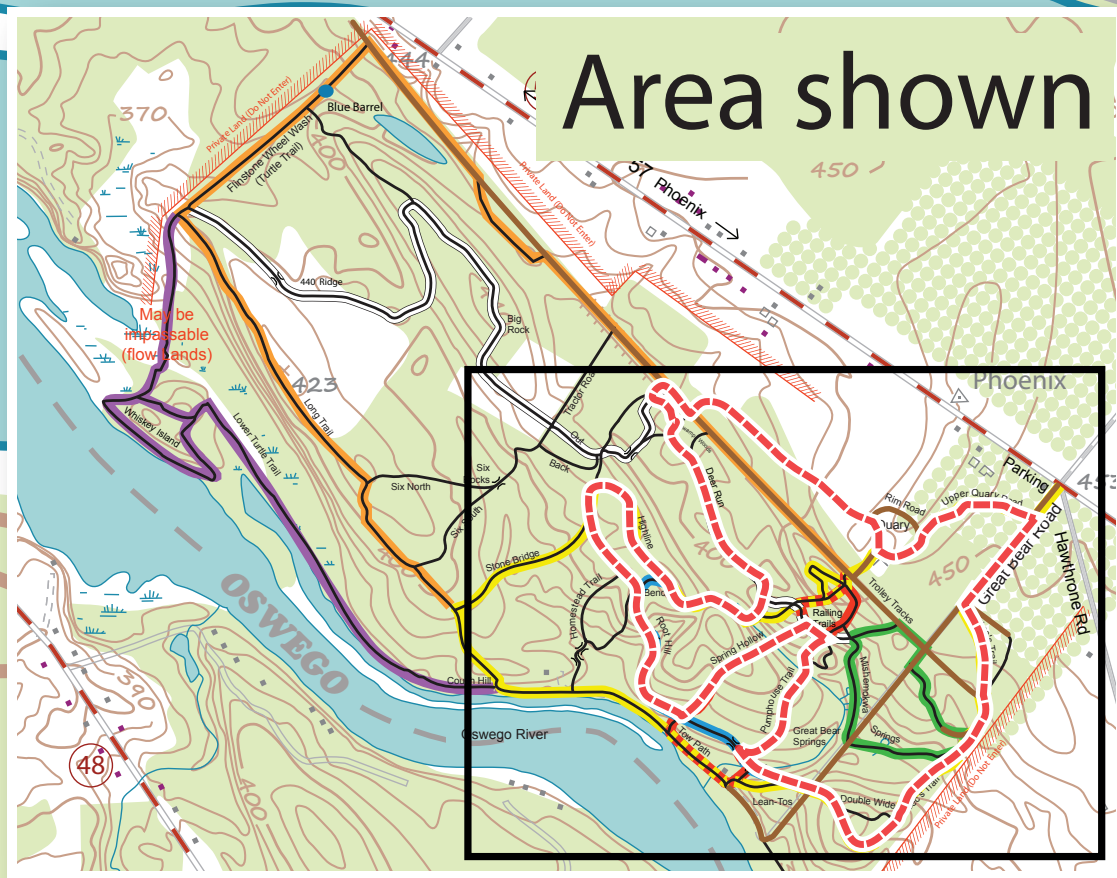

5 Kilometer Trail
 Cross Country
 Running/Hiking/Skiing/Biking

Start/Finish
 You are here

This trail layout and marking was done by Phil Field for his Eagle Scout Project (2010). It is marked with these signs.

In cooperation with the City of Fulton, the Town of Volney, NYS Canal Corp and private land owners.